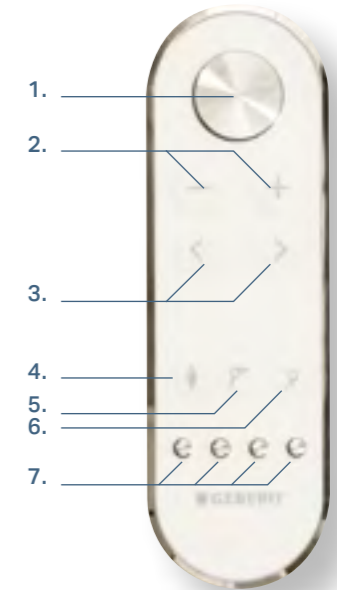

YOUR PERSONAL WELL-BEING PROGRAMME

EVERYTHING PERFECTLY TAILORED AND CUSTOMISED TO YOUR REQUIREMENTS

Every person has unique requirements, which is why the Geberit AquaClean Mera Care can be adjusted, from the position of the spray arm to the water temperature and intensity, right through to the dryer setting. Geberit AquaClean is an ideal solution for most living situations.

↑ TOUCH-FREE OPERATION

With the touchless remote, using the Geberit AquaClean Mera Care can be completely hands-free. A sensor detects movement and automatically starts the washing and drying sequence. All functions will only operate when you are seated. It will even flush the shower toilet automatically before the wash cycle – easy, private and convenient.

↑ PERSONALISED COMFORT

With the enhanced memory function on the remote control, you can select your own programme and store it, so that it can be used again and again. For added convenience, once saved the settings can be activated by the opto-remote or control panel. The remote also includes a button for flushing.

↑ TOTAL CONTROL

The wash and dry cycle can be easily activated by either the push-button control panel located to the side of the toilet, or the remote control, providing you with maximum control.

↑ ADJUSTABLE HEIGHT

Geberit AquaClean Mera Care (with a height range of 440mm – 560mm) is flexible to accommodate specific seat height requirements at installation, thanks to the in-built height adjustable stainless steel frame.

↑ ASSESSMENTS

As a service to you, our team of Product Specialists will work together with you and your Occupational Therapist to assess your requirements, free of charge and in the privacy of your own home. This is so you can be sure that the product is just right for you.

TOTAL CONTROL WITH NO CALL OUTS