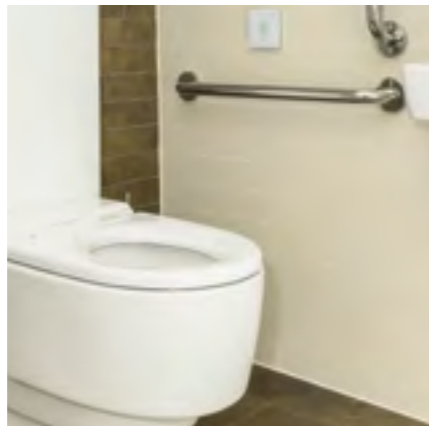

↑ FIXED SEAT NO LID

The enhanced toilet seat buffers are designed to withstand lateral forces.