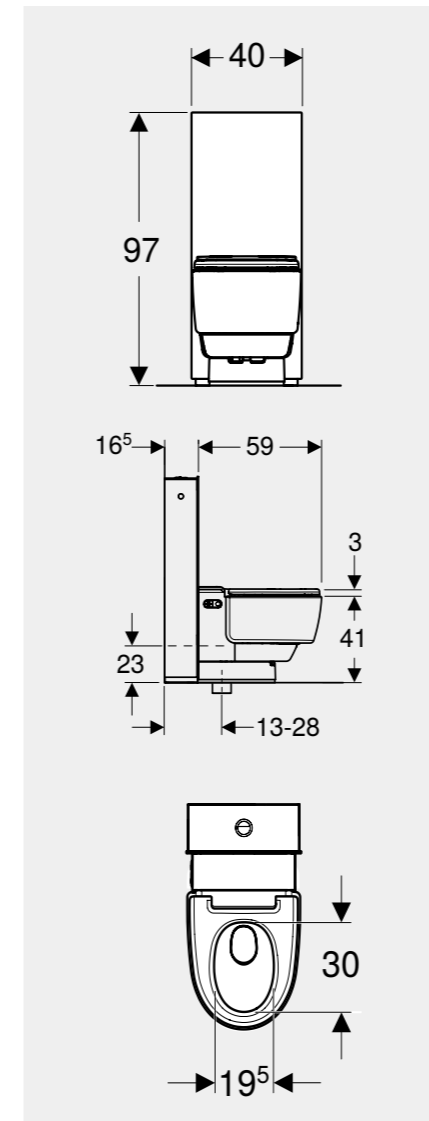

SPECIFICATION SHEET

GEBERIT AQUACLEAN MERA CARE
THE TOILET THAT CLEANS YOU WITH WATER

STANDARD SPECIFICATION:

- → Strengthened seat
- → Touchless remote control
- → User remote control
- → Lady wash
- → Oscillating spray
- → Pulsating wash
- → Self-servicing function
- → Height adjustable frame
- → Compatible with end user app
- → 3 year warranty (requires free registration)

3 YEAR WARRANTY
3 years parts and labour when you register your product
www.geberit-aquaclean.co.uk/care