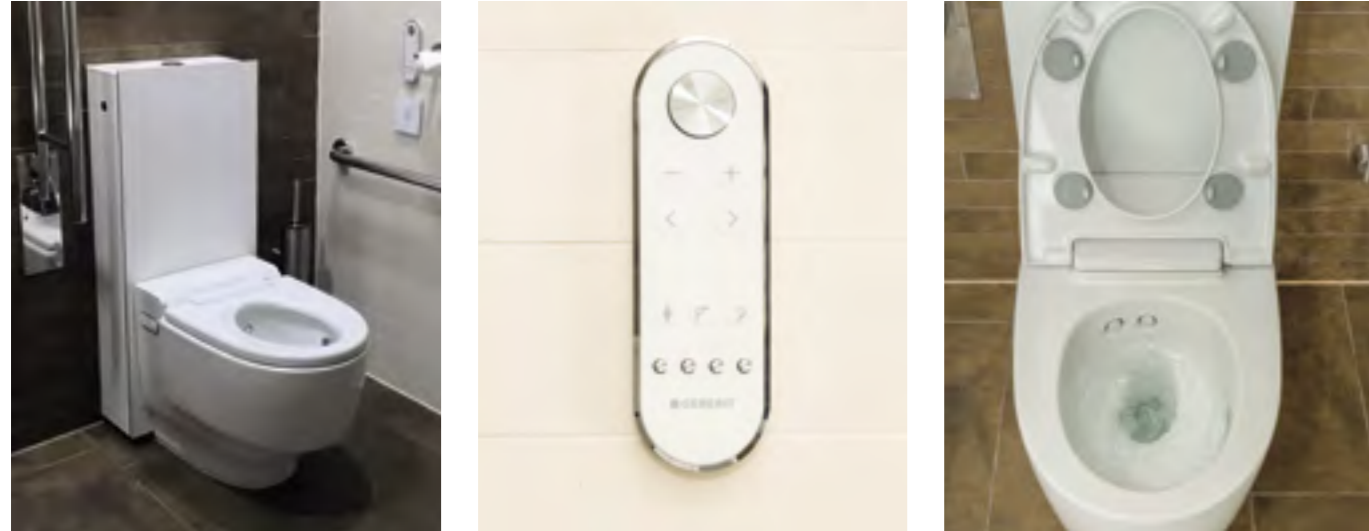

FEATURES AT A GLANCE

DESIGNED WITH YOU IN MIND

FUNCTION	BENEFIT
WhirlSpray shower technology	Provides a comfortable clean whilst saving water
Oscillation function	Forwards and backwards spray arm motion
Adjustable shower arm	To suit your seating position
Separate lady shower nozzle in protected home position	Activates on request for gentle cleansing with fresh water
Adjustable water temperature	Select a temperature that is right for you
Continuous warm water heater	For maximum showering comfort
Fan dryer	Fully extendable with unlimited programme duration to suit you
Odour extraction with a ceramic honeycomb filter	To neutralise odours
SoftClosing WC seat	Inhibits seat slamming to prevent accidents
QuickRelease function for WC seat	For easy cleaning
TurboFlush technology	Toilet is flushed thoroughly and quietly
Rimfree® WC pan with dirt-repellent ceramic	Nowhere for germs to hide
Remote control	Easy-to-operate, ergonomically designed
End user app	Control your AquaClean with your app
User detection	Recognises user on toilet
Descale function	Indicates when descaling is required
Touchless control panel	Touch-free activation of wash, dry and flush
Programmable user profiles	Control can store up to 4 settings